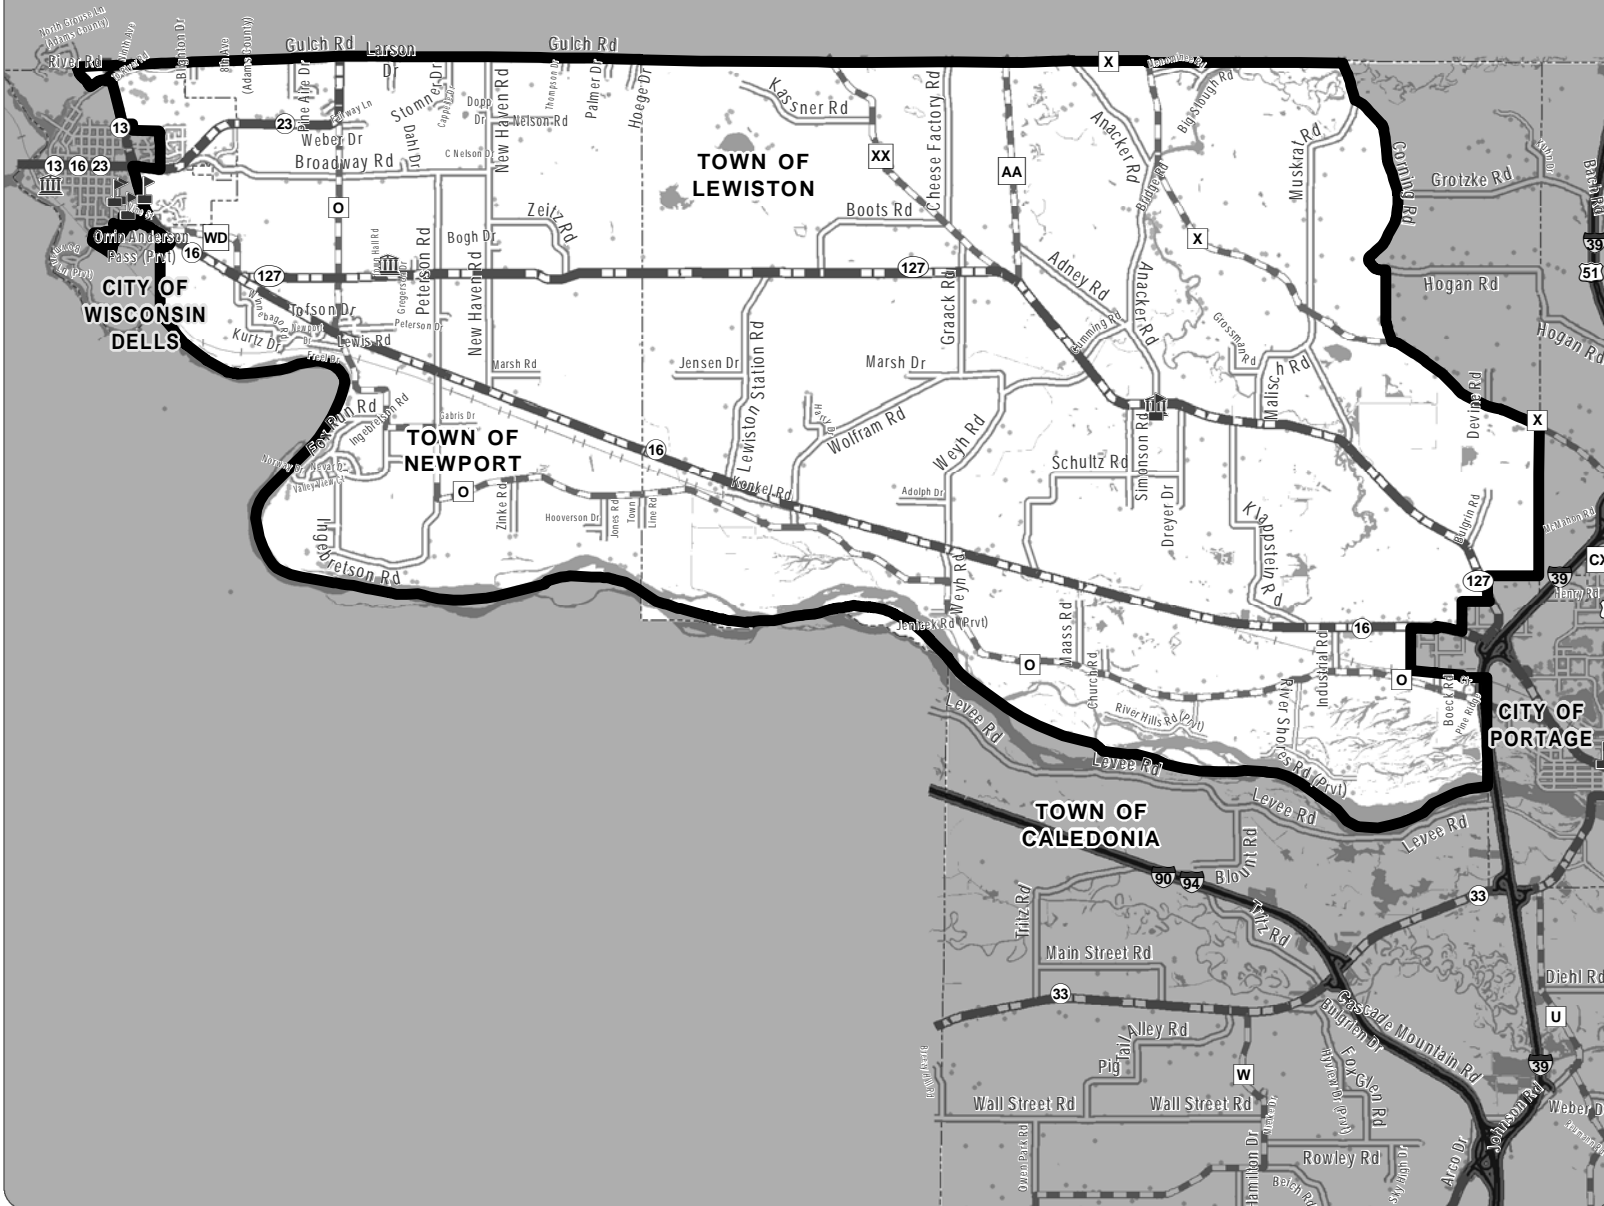

District 2

Supervisory Map

Columbia County, WI

Legend

- Supervisory District
- School
- Municipal Building
- Road Centerlines**
- Interstate Highway
- US Highway
- State Highway
- County Highway
- Local Road
- Private Road
- Track Centerline
- Site Address
- Minor Civil Division
- Water Body

SCALE in Miles

November 05, 2021

COLUMBIA COUNTY

LAND INFORMATION